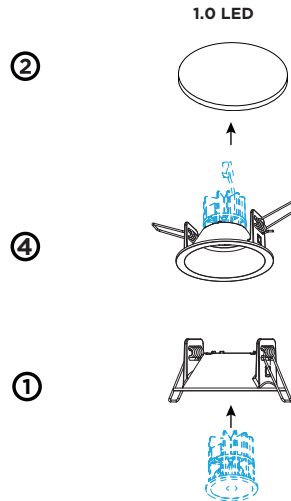

DEEP PETIT FIX

29-Mar.-2018

1.0 LED

LED 6W | 350mA | COB 3-step | excl. power supply

CE IP20 0,3m 31.6°

white texture	153161W_
silver / grey	153161S_
black texture	153161B_

LIGHT COLOUR

2700K >90CRI 460lm 18Vf	3
3000K >90CRI 490lm 18Vf	5
1800-2700K >95CRI 330lm 15Vf	9

ALWAYS USE

for power supplies see our catalogue

DIMENSIONS

MOUNTING INSTRUCTION

- ① Put the led engine in the assembled cover.
- ② Make a hole in the ceiling according to the prescribed dimensions.
- ③ **POWER CONNECTION**
SERIAL CONNECTION - for LED
Always use POWER SUPPLY according to the specifications of the LED-module

220-240V

fixture 01
- ④ Turn the springs and insert the fixture in the ceiling hole

CAUTION: NO HOT PLUGGING!

Before connecting the luminaire the converter needs to be disconnected from the power supply. If this instruction is disregarded the luminaire might be damaged or destroyed.