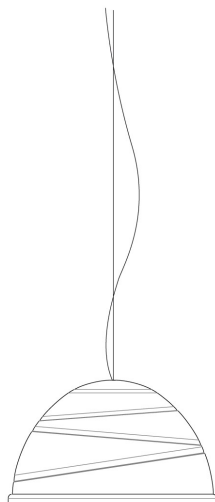

BABELE

code: **2040/65/SD**

DESIGN **MARC SADLER** 2005

HANGING LAMP FOR DIRECT LIGHT IN TURNED ALUMINIUM AND PAINTED EXTERNALLY WITH DIFFERENT SHADES OF MICACEOUS COLOR, GOLDEN INSIDE. SUSPENDED WITH STEEL CABLES, PRODUCED IN 3 DIAMETERS: Ø45, Ø65 AND Ø92 CM. DESIGNED BY MARC SADLER IN 2005 FOR MARTINELLI LUCE, THE SURFACE OF THE LAMP IS CHARACTERIZED BY CIRCULAR RIBS OF DIFFERENT DIAMETERS ARRANGED IN ALMOST PARALLEL PLANES TO DESCRIBE A PATH: THE PATH OF MAN TOWARDS THE INFINITE LIGHT AND TRUTH AS OPPOSED TO THE BORING LIFE. BABELE HAS A STRONG PERSONALITY, WHICH ATTRACTS ATTENTION, ABLE TO FILL THE SPACE.

TECHNICAL DRAWINGS

UTILIZATION: **INTERNAL**

TIPOLOGY: **HANGING**

COLOURS STRUCTURE:
DIFFUSER:

**MICACEOUS
MICACEOUS**

MATERIALS STRUCTURE:
DIFFUSER:

**ALUMINIUM
ALUMINIUM**

MEASURES WIDTH: -
HEIGHT: **37 cm**
LENGTH: -
DEPTH: -

DIAMETER: **65 cm**
HOLE DIAMETER: -
HOLE DEPTH: -

WEIGHT NET: **6**
GROSS: **8**

PACKAGING VOL.M³: **80X80X60**

NUMBER OF ITEMS: **1**

BULBS LED 1X15W E27
FLUX: -
KELVIN: -
CLASS: A+
CRI: -
COLOR TOLERANCE: -
DURATION: -

DEVICE SPECIFICATIONS

TYPE OF EMISSION: **DIRECT**
POWER: **24 W**
FLOW LAMP: **1010 lm**
BEAM ANGLE: -
DEVICE EFFICIENCY: **42.1lm/W**
IMPACT RESISTANCE: -
GLOW WIRE TEST: -

POWER SUPPLY CABLE LENGTH: -
LENGTH OF HANGING CABLE: -
SUPPLY: -
POWER SUPPLY ASSEMBLY: -
TYPE OF DIMMING: -
VOLTAGE: **230 V**