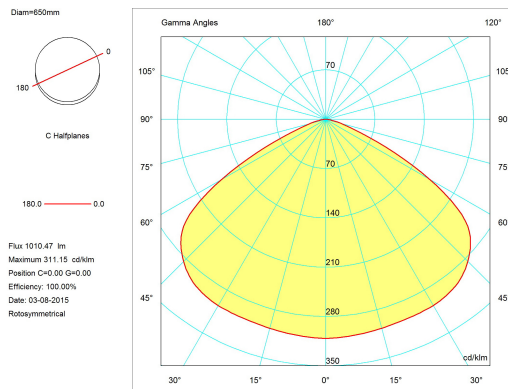

BABELE

code: **2040/65/SD**

DESIGN **MARC SADLER** 2005

HANGING LAMP FOR DIRECT LIGHT IN TURNED ALUMINIUM AND PAINTED EXTERNALLY WITH DIFFERENT SHADES OF MICACEOUS COLOR, GOLDEN INSIDE. SUSPENDED WITH STEEL CABLES, PRODUCED IN 3 DIAMETERS: Ø45, Ø65 AND Ø92 CM. DESIGNED BY MARC SADLER IN 2005 FOR MARTINELLI LUCE, THE SURFACE OF THE LAMP IS CHARACTERIZED BY CIRCULAR RIBS OF DIFFERENT DIAMETERS ARRANGED IN ALMOST PARALLEL PLANES TO DESCRIBE A PATH: THE PATH OF MAN TOWARDS THE INFINITE LIGHT AND TRUTH AS OPPOSED TO THE BORING LIFE. BABELE HAS A STRONG PERSONALITY, WHICH ATTRACTS ATTENTION, ABLE TO FILL THE SPACE.

TECHNICAL DRAWINGS

UTILIZATION: **INTERNAL**

TIPOLOGY: **HANGING**

COLOURS STRUCTURE:
DIFFUSER:

**MICACEOUS
MICACEOUS**

MATERIALS STRUCTURE:
DIFFUSER:

**ALUMINIUM
ALUMINIUM**

MEASURES WIDTH: -
HEIGHT: **37 cm**
LENGTH: -
DEPTH: -

DIAMETER: **65 cm**
HOLE DIAMETER: -
HOLE DEPTH: -

WEIGHT NET: **6**
GROSS: **8**

PACKAGING VOL.M³: **80X80X60**

NUMBER OF ITEMS: **1**

BULBS LED 1X15W E27
FLUX: -
KELVIN: -
CLASS: A+
CRI: -
COLOR TOLERANCE: -
DURATION: -

DEVICE SPECIFICATIONS

TYPE OF EMISSION: **DIRECT**
POWER: **24 W**
FLOW LAMP: **1010 lm**
BEAM ANGLE: -
DEVICE EFFICIENCY: **42.1lm/W**
IMPACT RESISTANCE: -
GLOW WIRE TEST: -

POWER SUPPLY CABLE LENGTH: -
LENGTH OF HANGING CABLE: -
SUPPLY: -
POWER SUPPLY ASSEMBLY: -
TYPE OF DIMMING: -
VOLTAGE: **230 V**