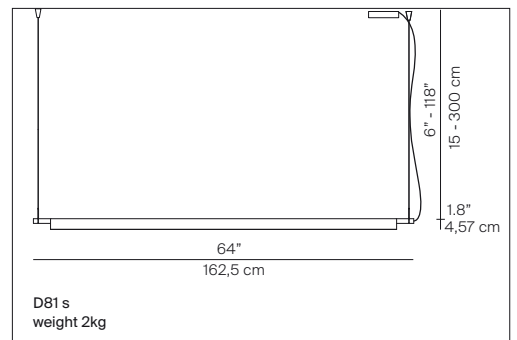

Colors: Black, brass, aluminum

Description: Compendium stands out for the evocative graphic-sculptural impact of their slim silhouette.

Rating:   220-240 V ~ 50/60 Hz  
IP20

Marking: 

Reference code: Structure