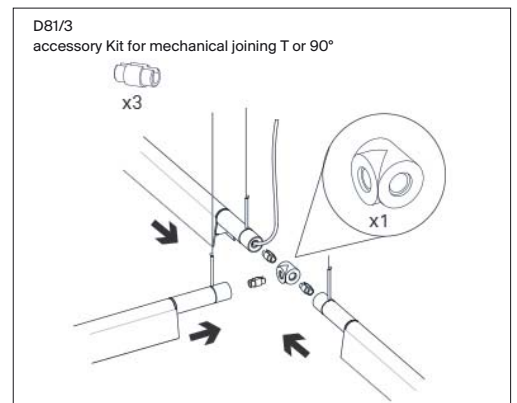

Colors: Black, brass, aluminum

Description: Compendium stands out for the evocative graphic-sculptural impact of their slim silhouette.

Rating:   220-240 V ~ 50/60 Hz  
IP20

Marking: 

Reference code: Structure