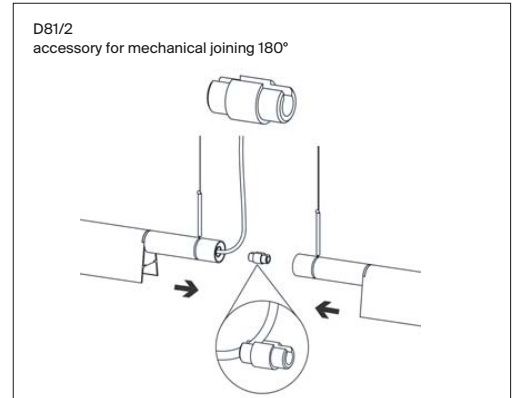

Colors: Black, brass, aluminum

Description: Compendium stands out for the evocative graphic-sculptural impact of their slim silhouette.

Rating:   220-240 V ~ 50/60 Hz  
IP20

Marking: 

Reference code: Structure