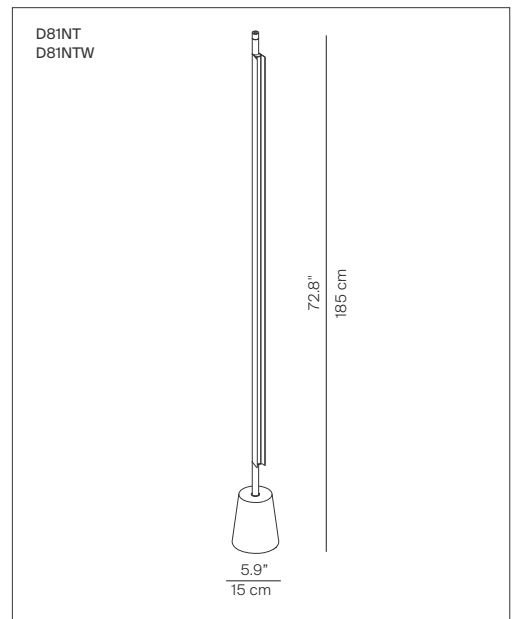

# COMPENDIUM

design Daniel Rybakken, 2014

**LUCE  
PLAN**

Type: Floor

Lamps: LED 28W<sup>(1)</sup> EEL: A  
2700 or 3000K  
Foot dimmer

Product use: Indoor

Materials: Profile in extruded aluminum anodized in various colors.  
Base in die-cast zinc-alloy, dimmer mounted on the power cord

Colors: Black, brass, aluminium

Description: Compendium stands out for the evocative graphic-sculptural impact of its slim silhouette.

Rating:   220-240 V ~ 50/60 Hz  
IP20

Marking: 

Reference code : Structure

D81NT	1D81NT000030	brass
3000K	1D81NT000020	alu
	1D81NT000001	black
D81NTW	1D81NTW00030	brass
2700K	1D81NTW00020	alu
	1D81NTW00001	black
Base		
D81/1	1D810/100001	black

<sup>(1)</sup> The LED lamps cannot be changed in the luminaire.  
Power consumption by device