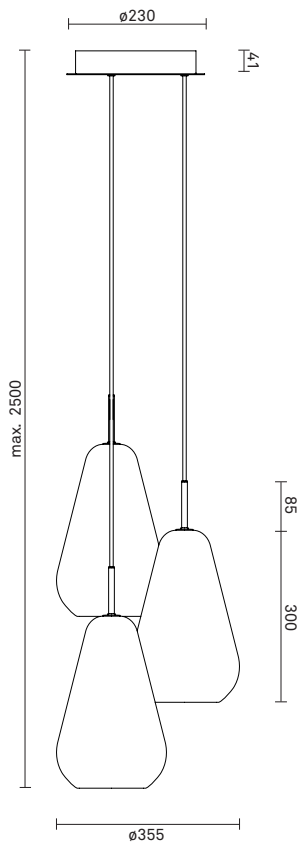

NUURA

ANOLI 3 - Opal

Design: Sofie Refer, 2018. EU-model.

Anoli 3 - Small in mouth blown Gold glass and Nordic Gold finish. Incl. Ceiling plate.

Anoli Collection captures the tranquility of falling water droplets. The elegant droplets and golden warmth are the essence of the sophisticated pendant collection Anoli.

TECHNICAL INFO

Product no.: 01030124

Type: Suspension - Indoor

Colour:

Glass: Opal
Metal: Nordic Gold
Cable: White

Materials:

Powder coated metal
Mouth-blown glass
Fabric covered cable

Dimensions:

∅355mm x max. 2500mm
Ceiling plate: ∅230mm x 41mm
Fabric cable - Length: 2500mm

Product weight:

Product incl. ceiling plate: 4006 g
Ceiling plate: 1036 g

Packaging:

Pendant: L: 254mm x W: 254mm x H: 481mm
Ceiling plate: L: 270mm x W: 270mm x H: 110mm
Weight: 2960 g
Total weight incl. product: 6966 g
Number of parcels: 4
Material: Brown cardboard.