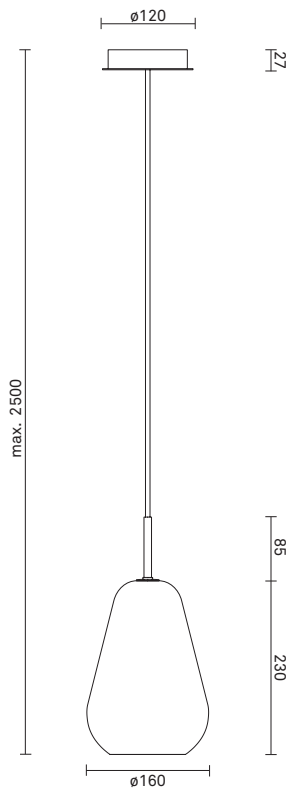

NUURA

ANOLI 1 - Small - Opal

Design: Sofie Refer, 2018. EU-model.

Anoli 1 - Small in mouth blown Gold glass and Nordic Gold finish. Incl. Ceiling plate.

Anoli Collection captures the tranquility of falling water droplets. The elegant droplets and golden warmth are the essence of the sophisticated pendant collection Anoli.

TECHNICAL INFO

Product no.: 01320124

Type: Suspension - Indoor

Colour:

Glass: Opal
Metal: Nordic Gold
Cable: White

Materials:

Powder coated metal
Mouth-blown glass
Fabric covered cable

Dimensions:

∅160mm x 315mm
Ceiling plate: ∅120mm x 50mm
Fabric cable - Length: 2500mm

Product weight:

Product incl. ceiling plate: 1181 g
Ceiling plate: 265 g

Packaging:

Dimensions: L: 254mm x W: 254mm x H: 403mm
Weight: 855 g
Total weight incl. product: 2036 g
Number of parcels: 1
Material: Brown cardboard.