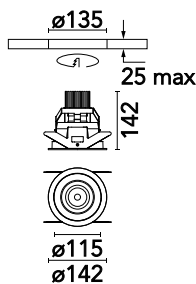

Free Sixty

Free Sixty Trim

h(m)	E(lx)	D(m)
1	6780	0.21
2	1695	0.42
3	753	0.63
4	424	0.85
5	271	1.06

Mountings	Ceiling recessed
Lamp category	LED
Colour temperature	2700K
CRI	90
Lumen	535 lm
Voltage (V)	34.5
Environment	Indoor