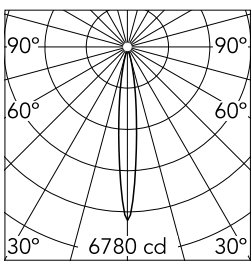

Free Sixty

Free Sixty Trim

h(m)	E(lx)	D(m)
1	6780	0.21
2	1695	0.42
3	753	0.63
4	424	0.85
5	271	1.06

Mountings	Ceiling recessed
Lamp category	LED
Colour temperature	2700K
CRI	90
Lumen	535 lm
Voltage (V)	34.5
Environment	Indoor