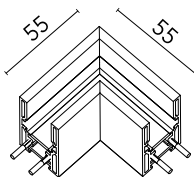

The Tracking Magnet Surface/Suspension Profile 90° Mechanical Corner

The Tracking Magnet Surface/Suspension Profile 90° Mechanical Corner

Mountings	Surface and suspension
Voltage (V)	48
Environment	Indoor
Emergency	Without
Spot Diameter	-1
Length	55
Colors	<ul style="list-style-type: none"> 06.5015.05 - Polished Aluminium 06.5015.14 - Black 06.5015.40 - White

Certificates

Note

90° mechanical corner. To create electrical continuity, order with the flexible intermediate connector.

The Tracking Magnet Surface/Suspension Profile 90° Mechanical Corner

The Tracking Magnet
Surface/Suspension Profile
End Caps
06.5017.14

Surface rose
08.8883.14A

Suspension rod with 1m rose.
M6 thread
60.3014.11

Suspension rod with 1m rose.
M6 thread
60.3014.14

Recessed power supply rose
08.8889.14

Surface rose
08.8883.40A

Recessed power supply rose
08.8889.40

1 m suspension rod with
ceiling rose with m6 thread
60.3097.11

4-pole, 0.75 mm² section,
4-meter long, transparent
power cable
06.0157.00

4m suspension steel cable
08.8634.00