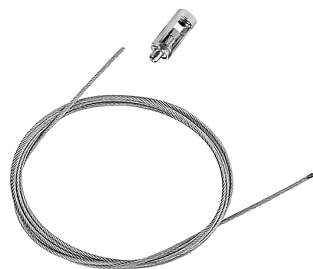

Certificates

Note

90° mechanical corner. To create electrical continuity, order with the flexible intermediate connector.

The Tracking Magnet Surface/Suspension Profile 90° Mechanical Corner

The Tracking Magnet
Surface/Suspension Profile
End Caps
06.5017.14

Surface rose
08.8883.14A

Suspension rod with 1m rose.
M6 thread
60.3014.11

Suspension rod with 1m rose.
M6 thread
60.3014.14

Recessed power supply rose
08.8889.14

Surface rose
08.8883.40A

Recessed power supply rose
08.8889.40

The Tracking Magnet Profile
Intermediate Connector
Flexible/Electrical Corner
08.0614.14

Ceiling fixing kit
08.0616.00

1 m suspension rod with
ceiling rose with m6 thread
60.3097.14

Ceiling fixing kit
08.0615.00

1 m suspension rod with
ceiling rose with m6 thread
60.3097.11

4-pole, 0.75 mm² section,
4-meter long, transparent
power cable
06.0157.00

4m suspension steel cable
08.8634.00