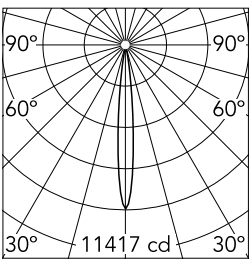

Spot 120 Dimmable 1-10V

Spot 120 Dimmable 1-10V

Beam Angle: 11°

h(m)	E(lx)	D(m)
1	11417	0.19
2	2854	0.37
3	1269	0.56
4	714	0.75
5	457	0.93

Luminous flux luminaire
539 lm

Number of heads	1
Mountings	Track
Lamp category	LED
Colour temperature	2700K
CRI	90
Lumen	539 lm
Voltage (V)	48
Environment	Indoor