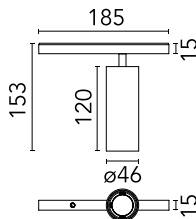

Spot 120 Dimmable 1-10V

Spot 120 Dimmable 1-10V

Beam Angle: 11°

h(m)	E(lx)	D(m)
1	11417	0.19
2	2854	0.37
3	1269	0.56
4	714	0.75
5	457	0.93

Luminous flux luminaire
539 lm

Number of heads	1
Mountings	Track
Lamp category	LED
Colour temperature	2700K
CRI	90
Lumen	539 lm
Voltage (V)	48
Environment	Indoor

Length 178

Colors	<ul style="list-style-type: none"> ● 03.8052.05.1V - Polished Aluminium ● 03.8052.14.1V - Black ● 03.8052.40.1V - White
---------------	--

Certificates	
---------------------	--

Note Accessories included (honeycomb and screening crosspiece). Only compatible with