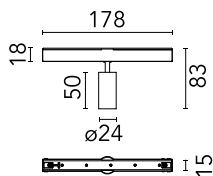

Spot 50 Dimmable 1-10V

Spot 50 Dimmable 1-10V

h(m)	E(lx)	D(m)
1	977	0.47
2	244	0.94
3	109	1.41
4	61	1.88
5	39	2.35

Number of heads	1
Mountings	Track
Lamp category	LED
Colour temperature	2700K
CRI	90
Lumen	205 lm
Voltage (V)	48
Environment	Indoor

LED type	Power LED
Aiming	Adjustable
Light Distribution	Symmetric
Beam Angle	26

Transformer Availability	Separate item
Transformer Mounting	Remote
Emergency	Without
Insulation Class	III
Lamp Holder	LED
Dimmable	Yes

Length	178
---------------	-----

Colors	<ul style="list-style-type: none"> ● 03.8032.05.1V - Polished Aluminium ● 03.8032.14.1V - Black ● 03.8032.40.1V - White
---------------	--

Certificates	
---------------------	--