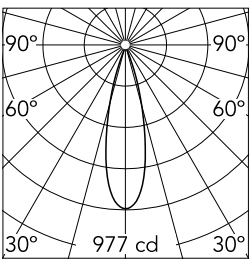

Spot 50 Dimmable 1-10V

Spot 50 Dimmable 1-10V

h(m)	E(lx)	D(m)
1	977	0.47
2	244	0.94
3	109	1.41
4	61	1.88
5	39	2.35

Number of heads	1
Mountings	Track
Lamp category	LED
Colour temperature	2700K
CRI	90
Lumen	205 lm
Voltage (V)	48
Environment	Indoor

Length	178
---------------	-----

Colors	<ul style="list-style-type: none"> ● 03.8032.05.1V - Polished Aluminium ● 03.8032.14.1V - Black ● 03.8032.40.1V - White
---------------	--

Certificates	
---------------------	--