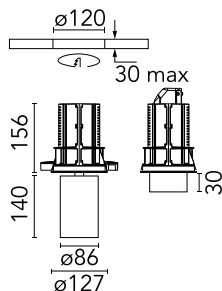

## UT Downlight Trim Ø86 Dali Version

UT Downlight Trim Ø86 Dali Version

Beam Angle: 12°

h(m)	E(lx)	D(m)
1	29106	0.21
2	7277	0.41
3	3234	0.62
4	1819	0.82
5	1164	1.03

Luminous flux luminaire  
2259 lm

<b>Number of heads</b>	1
<b>Mountings</b>	Ceiling recessed
<b>Lamp category</b>	LED
<b>Colour temperature</b>	3000K
<b>CRI</b>	80
<b>Lumen</b>	2259 lm
<b>Voltage (V)</b>	36
<b>Environment</b>	Indoor

**Recessed Depth** 176

<b>Colors</b>	● 09.4910.14ADA - Black
	● 09.4910.30ADA - White

**Certificates**

## UT Downlight Trim Ø86 Dali Version

---

Elliptical lens  
08.8163.68

---

Flood lens  
08.8175.68

---

Honeycomb  
08.8495.14

---