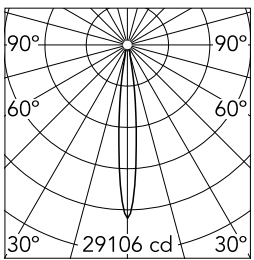

## UT Downlight Trim Ø86 Dali Version

UT Downlight Trim Ø86 Dali Version

Beam Angle: 12°

h(m)	E(lx)	D(m)
1	29106	0.21
2	7277	0.41
3	3234	0.62
4	1819	0.82
5	1164	1.03

Luminous flux luminaire  
2259 lm

<b>Number of heads</b>	1
<b>Mountings</b>	Ceiling recessed
<b>Lamp category</b>	LED
<b>Colour temperature</b>	3000K
<b>CRI</b>	80
<b>Lumen</b>	2259 lm
<b>Voltage (V)</b>	36
<b>Environment</b>	Indoor