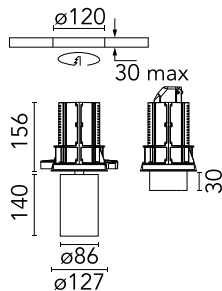

## UT Downlight Trim Ø86 Non Dimmable

UT Downlight Trim Ø86 Non Dimmable

Beam Angle: 12°

h(m)	E(lx)	D(m)
1	29106	0.21
2	7277	0.41
3	3234	0.62
4	1819	0.82
5	1164	1.03

Luminous flux luminaire  
2259 lm

<b>Number of heads</b>	1
<b>Mountings</b>	Ceiling recessed
<b>Lamp category</b>	LED
<b>Colour temperature</b>	3000K
<b>CRI</b>	80
<b>Lumen</b>	2259 lm
<b>Voltage (V)</b>	36
<b>Environment</b>	Indoor

**Recessed Depth** 176

<b>Colors</b>	● 09.4910.14A - Black
	● 09.4910.30A - White

**Certificates**

## UT Downlight Trim Ø86 Non Dimmable

---

Elliptical lens  
08.8163.68

---

Flood lens  
08.8175.68

---

Honeycomb  
08.8495.14

---

Holding ring  
08.8410.00

---

Screening crosspiece  
08.8411.00