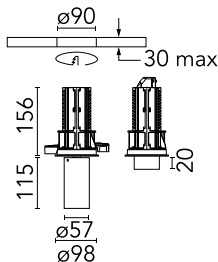

UT Downlight Trim Ø57 Non Dimmable

UT Downlight Trim Ø57 Non Dimmable

Beam Angle: 11°

h(m)	E(lx)	D(m)
1	14508	0.19
2	3627	0.39
3	1612	0.58
4	907	0.77
5	580	0.97

Luminous flux luminaire
1295 lm

Number of heads	1
Mountings	Ceiling recessed
Lamp category	LED
Colour temperature	3000K
CRI	80
Lumen	1295 lm
Voltage (V)	220
Environment	Indoor

Colors	● 09.4510.14A - Black
	● 09.4510.30A - White

Certificates	
---------------------	--

Note	Screening crosspiece, lenses and Honeycomb
-------------	--

directly installable on the head of the luminaire without needing any fastening accessory. Installation compatible with Honeycomb + Lense at the same time.