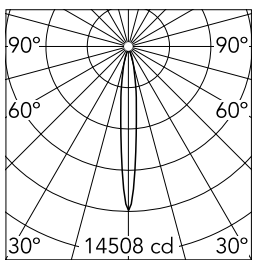

UT Downlight Trim Ø57 Non Dimmable

UT Downlight Trim Ø57 Non Dimmable

Beam Angle: 11°

h(m)	E(lx)	D(m)
1	14508	0.19
2	3627	0.39
3	1612	0.58
4	907	0.77
5	580	0.97

Luminous flux luminaire
1295 lm

Number of heads	1
Mountings	Ceiling recessed
Lamp category	LED
Colour temperature	3000K
CRI	80
Lumen	1295 lm
Voltage (V)	220
Environment	Indoor