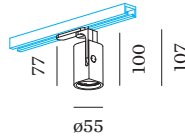

WEVER & DUCRÉ
LIGHTING

SQUBE

on track 1.0 LED

144164B2

GENERAL

Ceiling
Track
Jet Black
IP20
Interior
415 lm
9005^a

LED

2700 K
CRI 80
L70 / 50000 h
3-step binning

OPTICAL

Beam angle 39°

PHYSICAL

Diameter 55 mm
Height 77 mm
0.36 kg
1-Phase
Tilt min 90°
Tilt max 90°
Rotation 355°

ELECTRICAL

phase-cut dim
220 - 240 V
Total connected power 7.9 W
PC1
0.3 m

^a RAL Palette colors may deviate slightly due to production conditions.

Project
Type
Notes
Quantity
Date