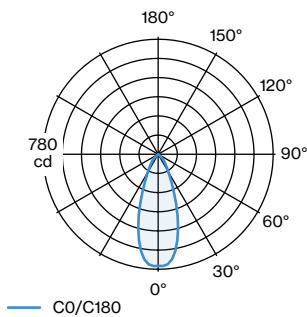

LIGHT DISTRIBUTION