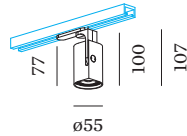

WEVER & DUCRÉ
LIGHTING

SQUBE on track 1.0 PAR16

144120B0

Project .....

Type .....

Notes .....

Quantity .....

Date .....

GENERAL

Ceiling .....

Track .....

Jet Black .....

IP20 .....

Interior .....

9005^a .....

LED

Lamp PAR16 .....

PAR16 .....

Socket GU10 .....

max. 12 W .....

PHYSICAL

Diameter 55 mm .....

Height 77 mm .....

0.32 kg .....

1-Phase .....

Tilt min 90° .....

Tilt max 90° .....

Rotation 355° .....

ELECTRICAL

100 - 240 V .....

Total connected power 8.6 W .....

PC1 .....

0.3 m .....

^a RAL Palette colors may deviate slightly due to production conditions.