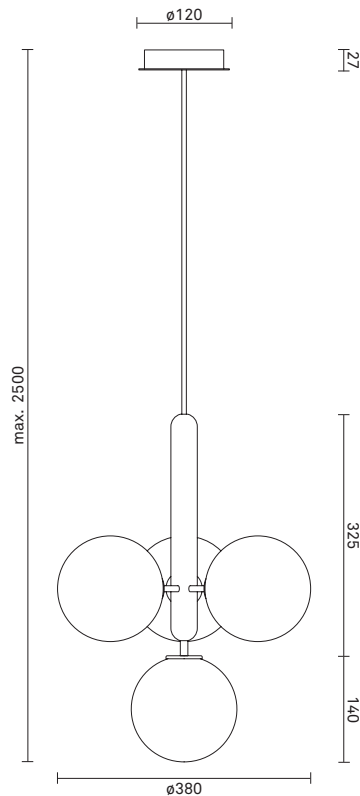

NUURA

MIIRA 4 - Optic

Design: Sofie Refer, 2018. EU-model.

Miira 4 in mouth blown Optic Clear glass and Rock Grey finish. Incl. Ceiling plate.

The significant details of Miira are the fine curves and thin neck that gives a graceful appearance.

TECHNICAL INFO

Product no.: 03040223

Type: Suspension - Indoor

Colour:

Glass: Optic Clear

Metal: Rock Grey

Cable: Black

Materials:

Powder coated metal

Mouth-blown glass

Fabric covered cable

Dimensions:

ø380mm x 465mm

Ceiling plate: ø120mm x 50mm

Fabric cable - Length: 2500mm

Product weight:

Product incl. ceiling plate: 3079 g

Ceiling plate: 265 g

Packaging:

Dimensions: L: 570mm x W: 345mm x H: 185mm

Weight: 1077 g

Total weight incl. product: 4156 g

Number of parcels: 1

Material: Brown cardboard.