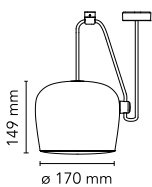

## Aim Small

by Ronan & Erwan Bouroullec , 2014

Suspended light fitting. Body in varnished aluminium sheet, shade in photo-etched optical polycarbonate. Internal reflector in photo-etched PC. Directionable body. Powered directly from mains. The LED can be dimmed with a «Triac for Led» dimmer approved by Flos. Flos does not respond in case of wrong electrical connection system installations. The cable has a useful length of 9 metres and thus the lamp can be suspended 3 metres from the ceiling. Multiple rose with capacity to connect up to 5 Aim Small also available.

<b>Mounting</b>	Pendant
<b>Environment</b>	Indoor
<b>Finish</b>	Anodized brown, White, Black
<b>Weight</b>	1.9 (x1 AIM SMALL) Kg
<b>Light sources available</b>	1 x MULTICHIP LED 12W 2700K CRI90 950lm
<b>Emergency</b>	Without
<b>Voltage</b>	220-240V
<b>Power</b>	12W
<b>Battery</b>	No
<b>Supply included</b>	Yes
<b>Cord Length</b>	9000/3000 mm
<b>Materials</b>	Aluminum, Polycarbonate
<b>Colors</b>	<ul style="list-style-type: none"> <li><span style="display: inline-block; width: 10px; height: 10px; background-color: #e0e0e0; border-radius: 50%; margin-right: 5px;"></span> F0095009 - White</li> <li><span style="display: inline-block; width: 10px; height: 10px; background-color: #1a1a1a; border-radius: 50%; margin-right: 5px;"></span> F0095030 - Black</li> <li><span style="display: inline-block; width: 10px; height: 10px; background-color: #804020; border-radius: 50%; margin-right: 5px;"></span> F0095026 - Anodized brown</li> </ul>