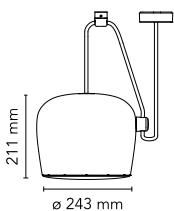

Mounting	Pendant
Environment	Indoor
Finish	Anodized brown, White, Black
Weight	3,2 (x1 AIM) Kg
Light sources available	1 x MULTICHIP LED 16W 2700K CRI90 895lm
Emergency	Without
Voltage	220-240V
Power	16W
Battery	No
Supply included	Yes

Cord Length	9000/3000 mm
Materials	ABS, Aluminum, Polycarbonate

Colors	● F0090009 - White ● F0090030 - Black ● F0090026 - Anodized brown