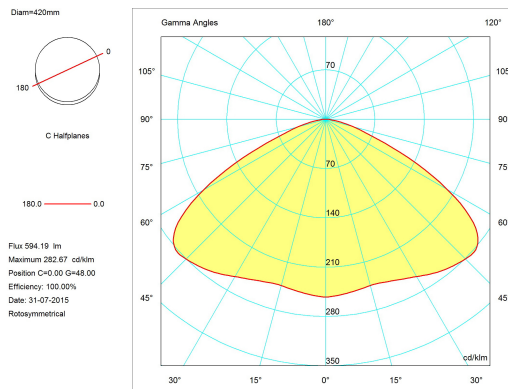

BABELE

code: **2040/J**

DESIGN **MARC SADLER** 2005

HANGING LAMP FOR DIRECT LIGHT IN TURNED ALUMINIUM AND PAINTED EXTERNALLY WITH DIFFERENT SHADES OF MICACEOUS COLOR, GOLDEN INSIDE. SUSPENDED WITH STEEL CABLES, PRODUCED IN 3 DIAMETERS: Ø45, Ø65 AND Ø92 CM. DESIGNED BY MARC SADLER IN 2005 FOR MARTINELLI LUCE, THE SURFACE OF THE LAMP IS CHARACTERIZED BY CIRCULAR RIBS OF DIFFERENT DIAMETERS ARRANGED IN ALMOST PARALLEL PLANES TO DESCRIBE A PATH: THE PATH OF MAN TOWARDS THE INFINITE LIGHT AND TRUTH AS OPPOSED TO THE BORING LIFE. BABELE HAS A STRONG PERSONALITY, WHICH ATTRACTS ATTENTION, ABLE TO FILL THE SPACE.

TECHNICAL DRAWINGS

UTILIZATION: **INTERNAL**

TPOLOGY: **HANGING**

COLOURS STRUCTURE:
DIFFUSER:

**MICACEOUS
MICACEOUS**

MATERIALS STRUCTURE:
DIFFUSER:

**ALUMINIUM
ALUMINIUM**

MEASURES WIDTH: -
HEIGHT: **26 cm**
LENGTH: -
DEPTH: -

DIAMETER: **45 cm**
HOLE DIAMETER: -
HOLE DEPTH: -

WEIGHT NET: **2,5**
GROSS: **4**

PACKAGING VOL.M³: **43X43X43**

NUMBER OF ITEMS: **1**

BULBS

LED 1X15W E27
FLUX: -
KELVIN: -
CLASS: A+
CRI: -
COLOR TOLERANCE: -
DURATION: -

DEVICE SPECIFICATIONS

TYPE OF EMISSION: **DIRECT**
POWER: **16 W**
FLOW LAMP: **594 lm**
BEAM ANGLE: -
DEVICE EFFICIENCY: **37.1lm/W**
IMPACT RESISTANCE: -
GLOW WIRE TEST: -

POWER SUPPLY CABLE LENGTH: -
LENGTH OF HANGING CABLE: -
SUPPLY: -
POWER SUPPLY ASSEMBLY: -
TYPE OF DIMMING: -
VOLTAGE: **230 V**