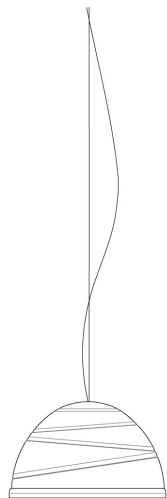

BABELE

code: **2040/J**

DESIGN **MARC SADLER** 2005

HANGING LAMP FOR DIRECT LIGHT IN TURNED ALUMINIUM AND PAINTED EXTERNALLY WITH DIFFERENT SHADES OF MICACEOUS COLOR, GOLDEN INSIDE. SUSPENDED WITH STEEL CABLES, PRODUCED IN 3 DIAMETERS: Ø45, Ø65 AND Ø92 CM. DESIGNED BY MARC SADLER IN 2005 FOR MARTINELLI LUCE, THE SURFACE OF THE LAMP IS CHARACTERIZED BY CIRCULAR RIBS OF DIFFERENT DIAMETERS ARRANGED IN ALMOST PARALLEL PLANES TO DESCRIBE A PATH: THE PATH OF MAN TOWARDS THE INFINITE LIGHT AND TRUTH AS OPPOSED TO THE BORING LIFE. BABELE HAS A STRONG PERSONALITY, WHICH ATTRACTS ATTENTION, ABLE TO FILL THE SPACE.

TECHNICAL DRAWINGS

UTILIZATION: **INTERNAL**

TPOLOGY: **HANGING**

COLOURS STRUCTURE:
DIFFUSER:

**MICACEOUS
MICACEOUS**

MATERIALS STRUCTURE:
DIFFUSER:

**ALUMINIUM
ALUMINIUM**

MEASURES WIDTH: -
HEIGHT: **26 cm**
LENGTH: -
DEPTH: -

DIAMETER: **45 cm**
HOLE DIAMETER: -
HOLE DEPTH: -

WEIGHT NET: **2,5**
GROSS: **4**

PACKAGING VOL.M³: **43X43X43**

NUMBER OF ITEMS: **1**

BULBS

LED 1X15W E27
FLUX: -
KELVIN: -
CLASS: A+
CRI: -
COLOR TOLERANCE: -
DURATION: -

DEVICE SPECIFICATIONS

TYPE OF EMISSION: **DIRECT**
POWER: **16 W**
FLOW LAMP: **594 lm**
BEAM ANGLE: -
DEVICE EFFICIENCY: **37.1lm/W**
IMPACT RESISTANCE: -
GLOW WIRE TEST: -

POWER SUPPLY CABLE LENGTH: -
LENGTH OF HANGING CABLE: -
SUPPLY: -
POWER SUPPLY ASSEMBLY: -
TYPE OF DIMMING: -
VOLTAGE: **230 V**