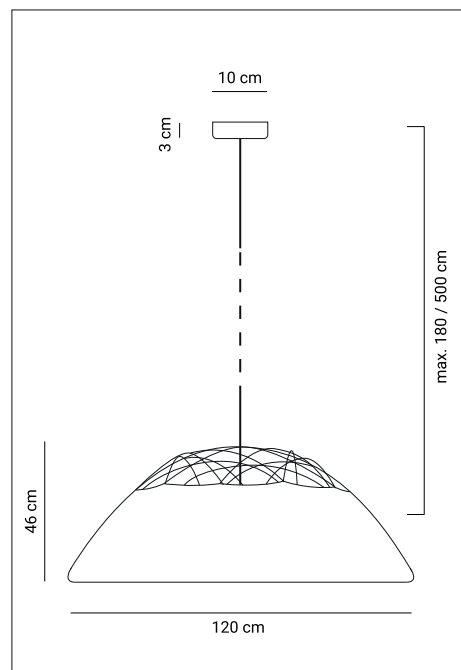

Glow - S, M & L

design Marc de Groot

Light source	E27 max. 60 W (light bulb not included)
Product use	Indoor
Materials	Frame in aluminium and steel Cloth in fire retardant polystretch
Reference code	

		<i>cable length 1.8 m</i>	<i>cable length 5.0 m</i>
small	white	20GLOW06005001	20GLOW06005501
small	gray	20GLOW06005070	20GLOW06005570
small	black	20GLOW06005040	20GLOW06005540
medium	white	20GLOW08005001	20GLOW08005501
medium	gray	20GLOW08005070	20GLOW08005570
medium	black	20GLOW08005040	20GLOW08005540
large	white	20GLOW12005001	20GLOW12005501
large	gray	20GLOW12005070	20GLOW12005570
large	black	20GLOW12005040	20GLOW12005540

Glow - XL

design Marc de Groot

Light source 3 x E27 max. 60 W
(light bulbs not included)

Product use Indoor

Materials Frame in aluminium and steel
Cloth in fire retardant polystretch

Reference code

	<i>cable length 1.8 m</i>	<i>cable length 5.0 m</i>
white	20GLOW18005001	20GLOW18005501
gray	20GLOW18005070	20GLOW18005570
black	20GLOW18005040	20GLOW18005540