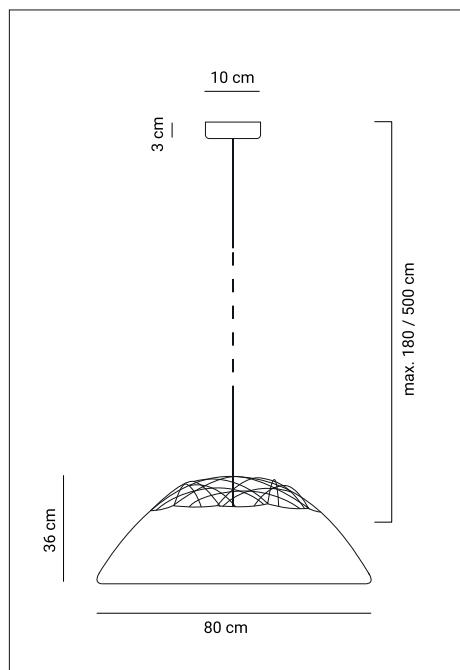

Glow - S, M & L

design Marc de Groot

Light source	E27 max. 60 W (light bulb not included)
Product use	Indoor
Materials	Frame in aluminium and steel Cloth in fire retardant polystretch
Reference code	

		<i>cable length 1.8 m</i>	<i>cable length 5.0 m</i>
small	white	20GLOW06005001	20GLOW06005501
small	gray	20GLOW06005070	20GLOW06005570
small	black	20GLOW06005040	20GLOW06005540
medium	white	20GLOW08005001	20GLOW08005501
medium	gray	20GLOW08005070	20GLOW08005570
medium	black	20GLOW08005040	20GLOW08005540
large	white	20GLOW12005001	20GLOW12005501
large	gray	20GLOW12005070	20GLOW12005570
large	black	20GLOW12005040	20GLOW12005540

Glow - XL

design Marc de Groot

Light source 3 x E27 max. 60 W
(light bulbs not included)

Product use Indoor

Materials Frame in aluminium and steel
Cloth in fire retardant polystretch

Reference code

	<i>cable length 1.8 m</i>	<i>cable length 5.0 m</i>
white	20GLOW18005001	20GLOW18005501
gray	20GLOW18005070	20GLOW18005570
black	20GLOW18005040	20GLOW18005540