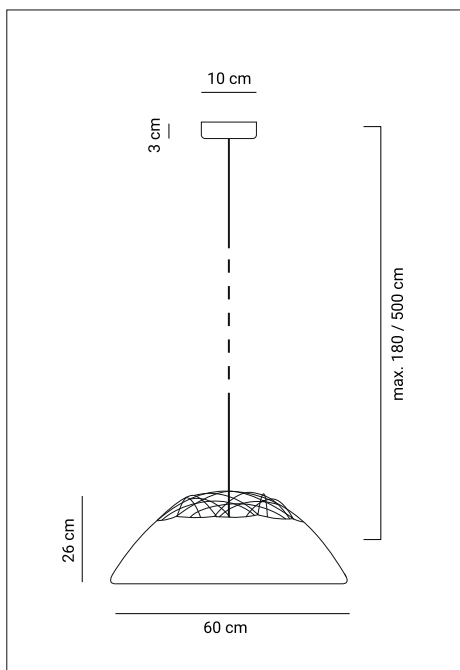

Glow - S, M & L

design Marc de Groot

Light source	E27 max. 60 W (light bulb not included)
Product use	Indoor
Materials	Frame in aluminium and steel Cloth in fire retardant polystretch
Reference code	

		<i>cable length 1.8 m</i>	<i>cable length 5.0 m</i>
small	white	20GLOW06005001	20GLOW06005501
small	gray	20GLOW06005070	20GLOW06005570
small	black	20GLOW06005040	20GLOW06005540
medium	white	20GLOW08005001	20GLOW08005501
medium	gray	20GLOW08005070	20GLOW08005570
medium	black	20GLOW08005040	20GLOW08005540
large	white	20GLOW12005001	20GLOW12005501
large	gray	20GLOW12005070	20GLOW12005570
large	black	20GLOW12005040	20GLOW12005540

Glow - XL

design Marc de Groot

Light source 3 x E27 max. 60 W
(light bulbs not included)

Product use Indoor

Materials Frame in aluminium and steel
Cloth in fire retardant polystretch

Reference code

	<i>cable length 1.8 m</i>	<i>cable length 5.0 m</i>
white	20GLOW18005001	20GLOW18005501
gray	20GLOW18005070	20GLOW18005570
black	20GLOW18005040	20GLOW18005540