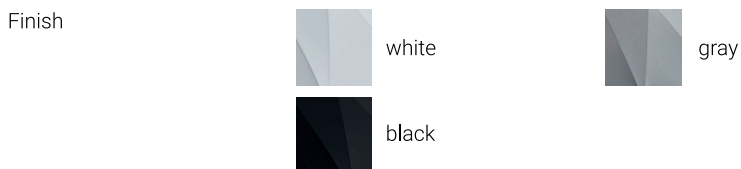

Glow - S, M & L

design Marc de Groot

Light source	E27 max. 60 W (light bulb not included)
Product use	Indoor
Materials	Frame in aluminium and steel Cloth in fire retardant polystretch
Reference code	

		<i>cable length 1.8 m</i>	<i>cable length 5.0 m</i>
small	white	20GLOW06005001	20GLOW06005501
small	gray	20GLOW06005070	20GLOW06005570
small	black	20GLOW06005040	20GLOW06005540
medium	white	20GLOW08005001	20GLOW08005501
medium	gray	20GLOW08005070	20GLOW08005570
medium	black	20GLOW08005040	20GLOW08005540
large	white	20GLOW12005001	20GLOW12005501
large	gray	20GLOW12005070	20GLOW12005570
large	black	20GLOW12005040	20GLOW12005540

Glow - XL

design Marc de Groot

Light source 3 x E27 max. 60 W
(light bulbs not included)

Product use Indoor

Materials Frame in aluminium and steel
Cloth in fire retardant polystretch

Reference code

	<i>cable length 1.8 m</i>	<i>cable length 5.0 m</i>
white	20GLOW18005001	20GLOW18005501
gray	20GLOW18005070	20GLOW18005570
black	20GLOW18005040	20GLOW18005540