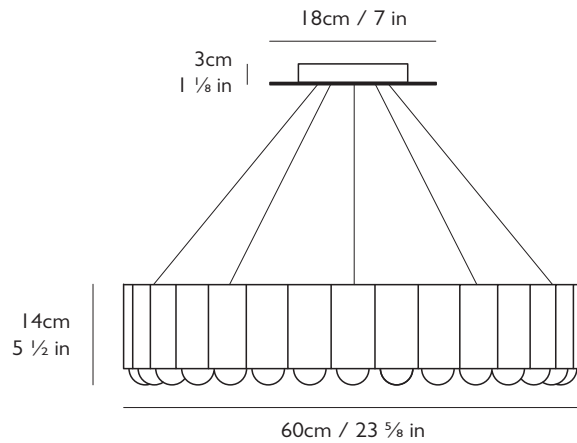

LEE BROOM

CAROUSEL

PRODUCT DETAILS

Name

Carousel

Finish & Product Code	110-130v	220-240v
Polished Gunmetal ●	CA0110	CA0010
Polished Gold ●	CA0111	CA0011
Polished Chrome ●	CA0112	CA0012
Matte Black ●	CA0113	CA0013

Materials

Steel, glass

Illumination 110-130v

60w, 2700k, 1050 lumen

Bulb: E26, 2w LED, 100 lumen, 10k hrs (30x supplied), CRI 80

Illumination 220-240v

60w, 2700k, 1050 lumen

Bulb: E27, 2w LED, 100 lumen, 10k hrs (30x supplied), CRI 80

Dimming

Dimmable. Mains voltage. TRIAC / Leading edge

Certification

UL, cUL (110-130v)

CE, CB (220-240v)

Year of Design

2012

Dimensions

H 14cm x Dia 60cm / H 5 1/2 in x Dia 23 5/8 in

Suspension

Min drop height: 55cm / 21 5/8 in

Max drop height: 280cm / 110 1/4 in

Adjustable steel cables

Cord

Length: 310cm / 122 in

Transparent casing

Ceiling Plate / Canopy

H 3cm x Dia 18cm / H 1 1/8 in x Dia 7 in

Round steel in matching finish

Weight

Product (net) 14kg / 30 lb / Boxed (gross) 18kg / 39.6 lb

1218rev07

For more information please contact:

US & Canada Inquiries: +1 212 804 8477 - 34 Greene Street, New York, NY 10013 - sales@leebroom.com

UK & Global Inquiries: +44 207 820 0742 - 95 Rivington Street, London, EC2A 3AY - info@leebroom.com

WWW.LEEBROOM.COM