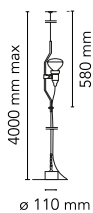

Parentesi dimmer

by Achille Castiglioni & Pio Manzù , 1971

Lamp providing direct light. Lamp moves vertically via sliding of a painted or nickel-plated shaped steel tube on a ceiling-to-floor steel cable (4000 mm long). Fixture head made of injection-molded black elastomer housing a switch. On the cable there is the electronic dimmer which allows the regulation of light brightness.

Mounting	Pendant
Environment	Indoor
Finish	White, Black, Nickel, Red
Weight	3.6 Kg
Light sources available	1 x LED E27 8W 2700K R125 750lm - RF25319
Emergency	Without
Switching	On the cable there is the electronic dimmer which allows the regulation of light brightness with a dial.
Voltage	220-240V
Power	MAX 150W
Battery	No
Supply included	Yes
Cord Length	4000 mm
Materials	Elastomer, Steel
Colors	<ul style="list-style-type: none"> F5600009 - White F5600030 - Black F5600035 - Red F5600058 - Nickel