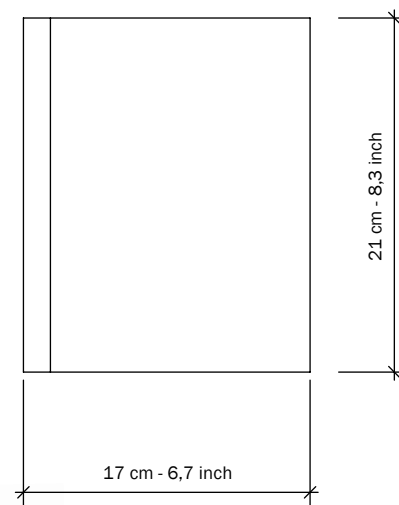

MR. ED

RODERICK VOS

Black

Clear white

SPECIFICATIONS

Book End:

Cast aluminium, powder coated in textured black or clear white.

Felt is attached to the bottom of the base.

Cable length:

150 cm - 59.1 inch

Light Source:

EU: Fitting E14

Max. 40 Watt

220 V

USA: Fitting E12

Max. 40 Watt