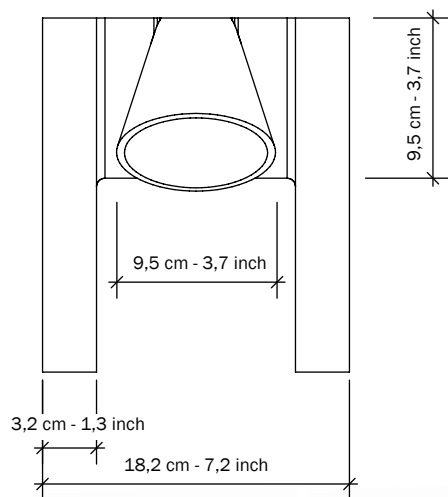

MR. ED

RODERICK VOS

Black

Clear white

SPECIFICATIONS

Book End:

Cast aluminium, powder coated in textured black or clear white.

Felt is attached to the bottom of the base.

Cable length:

150 cm - 59.1 inch

Light Source:

EU: Fitting E14

Max. 40 Watt

220 V

USA: Fitting E12

Max. 40 Watt