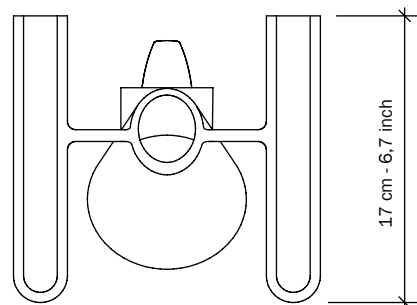

MR. ED

RODERICK VOS

Black

Clear white

SPECIFICATIONS

Book End:

Cast aluminium, powder coated in textured black or clear white.

Felt is attached to the bottom of the base.

Cable length:

150 cm - 59.1 inch

Light Source:

EU: Fitting E14

Max. 40 Watt

220 V

USA: Fitting E12

Max. 40 Watt

110 V

Energy class:

Lamp is suitable for bulbs of energy class A++, A+, A, B, C, D and E.

Lamp is sold with a bulb of energy class E.

Weight:

3 kg - 6,6 lb.

3D-FILES OR HR-IMAGES

Check: www.functionals.eu/downloads