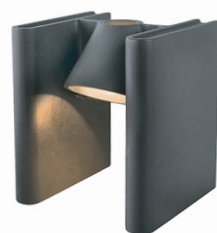

MR. ED

RODERICK VOS

Black

Clear white

SPECIFICATIONS

Book End:

Cast aluminium, powder coated in textured black or clear white.

Felt is attached to the bottom of the base.