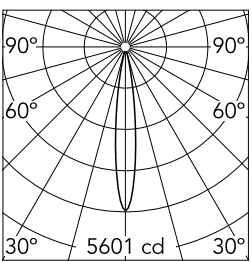

Spot 90 Dali Version

Spot 90 Dali Version

Beam Angle: 14°

h(m)	E(lx)	D(m)
1	5601	0.25
2	1400	0.49
3	622	0.74
4	350	0.98
5	224	1.23

Luminous flux luminaire
428 lm

Number of heads	1
Mountings	Track
Lamp category	LED
Colour temperature	2700K
CRI	90
Lumen	428 lm
Voltage (V)	48
Environment	Indoor

Length 178

Colors	<ul style="list-style-type: none"> ● 03.8042.05.DA - Polished Aluminium ● 03.8042.14.DA - Black ● 03.8042.40.DA - White
---------------	--

Certificates

Note

Accessories included
(honeycomb and
screening crosspiece).