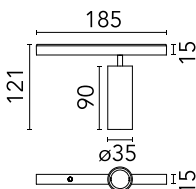

Spot 90 Dali Version

Spot 90 Dali Version

Beam Angle: 14°

h(m)	E(lx)	D(m)
1	5601	0.25
2	1400	0.49
3	622	0.74
4	350	0.98
5	224	1.23

Luminous flux luminaire
428 lm

Number of heads	1
Mountings	Track
Lamp category	LED
Colour temperature	2700K
CRI	90
Lumen	428 lm
Voltage (V)	48
Environment	Indoor

LED type	Power LED
Aiming	Adjustable
Light Distribution	Symmetric
Beam Angle	14

Transformer Availability	Separate item
Transformer Mounting	Remote
Transformer Type	Electronic dimmable DALI
Emergency	Without
Insulation Class	III
Lamp Holder	LED
Dimmable	Yes

Length 178

Colors	<ul style="list-style-type: none"> ● 03.8042.05.DA - Polished Aluminium ● 03.8042.14.DA - Black ● 03.8042.40.DA - White
---------------	--

Certificates

Note

Accessories included
(honeycomb and
screening crosspiece).