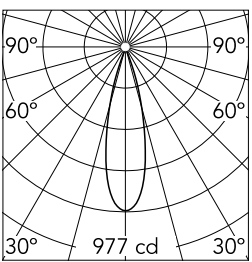

Spot 50 Dali Version

Spot 50 Dali Version

Beam Angle: 26°

h(m)	E(lx)	D(m)
1	977	0.47
2	244	0.94
3	109	1.41
4	61	1.88
5	39	2.35

Luminous flux luminaire
205 lm

Number of heads	1
Mountings	Track
Lamp category	LED
Colour temperature	2700K
CRI	90
Lumen	205 lm
Voltage (V)	48
Environment	Indoor

Length 178

Colors	<ul style="list-style-type: none"> ● 03.8032.05.DA - Polished Aluminium ● 03.8032.14.DA - Black ● 03.8032.40.DA - White
---------------	--

Certificates

Note

Accessories included
(honeycomb and
screening crosspiece).