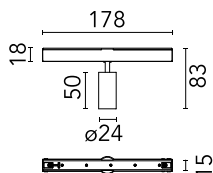

Spot 50 Dali Version

Spot 50 Dali Version

Beam Angle: 26°

h(m)	E(lx)	D(m)
1	977	0.47
2	244	0.94
3	109	1.41
4	61	1.88
5	39	2.35

Luminous flux luminaire
205 lm

Number of heads	1
Mountings	Track
Lamp category	LED
Colour temperature	2700K
CRI	90
Lumen	205 lm
Voltage (V)	48
Environment	Indoor

LED type	Power LED
Aiming	Adjustable
Light Distribution	Symmetric
Beam Angle	26

Transformer Availability	Separate item
Transformer Mounting	Remote
Transformer Type	Electronic dimmable DALI
Emergency	Without
Insulation Class	III
Lamp Holder	LED
Dimmable	Yes

Length 178

Colors	<ul style="list-style-type: none"> ● 03.8032.05.DA - Polished Aluminium ● 03.8032.14.DA - Black ● 03.8032.40.DA - White
---------------	--

Certificates

Note

Accessories included
(honeycomb and
screening crosspiece).