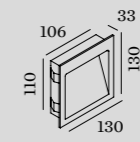

1.3

LED 2/4W | 350/700mA | 6Vf
PCB 3-step | excl. power supply
aluminium powder coated

0.34kg IP20 4-40

112x117 40 4-40

3000K | >80 CRI | 180/300lm

CODE
327261W4

ALWAYS USE

power supply

	CODE
350mA | 6W	90213202
500mA | 6W	90214201
700mA | 6W	90215203

more power supplies on page 588

OPTIONAL

	CODE
recessed housing plasterkit	90012041
concrete housing	90012040