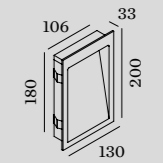

2.0

LED 2/4W | 350/700mA | 6Vf
PCB 3-step | excl. power supply
aluminium powder coated

0.42kg IP20 4-40

112x185 40 4-40

3000K | >80 CRI | 180/300lm

CODE
327361W4

ALWAYS USE

power supply

	CODE
350mA | 6W	90213202
500mA | 6W	90214201
700mA | 6W	90215203

more power supplies on page 588

OPTIONAL

	CODE
recessed housing plasterkit	90012043
concrete housing	90012042