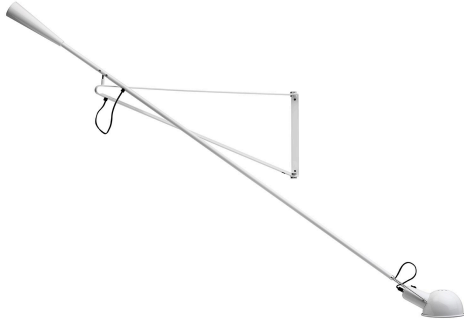

265

by Paolo Rizzatto , 1973

Wall lamp providing direct light. Painted steel adjustable arm and reflector. Chrome-plated brass reflector support. Cast iron tapered counterweight. Painted steel wall fixture.

Mounting	Wall
Environment	Indoor
Finish	White, Black
Weight	6 Kg
Light sources available	1 x LED 8W E27 740lm 2700K [e] cod. RF25323 DIMMER 1 x LED E27 8W 3000K 740lm - RF25317-DIMM.
Emergency	Without
Voltage	220-250V
Power	MAX 75
Battery	No
Supply included	Yes
Cord Length	2030 mm
Materials	Steel
Colors	<ul style="list-style-type: none"> ● A0300009 - White ● A0300030 - Black