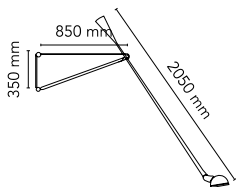

265

by Paolo Rizzatto , 1973

Wall lamp providing direct light. Painted steel adjustable arm and reflector. Chrome-plated brass reflector support. Cast iron tapered counterweight. Painted steel wall fixture.

Mounting	Wall
Environment	Indoor
Finish	White, Black
Weight	6 Kg
Light sources available	1 x LED 8W E27 740lm 2700K [e] cod. RF25323 DIMMER 1 x LED E27 8W 3000K 740lm - RF25317-DIMM.
Emergency	Without
Voltage	220-250V
Power	MAX 75
Battery	No
Supply included	Yes
Cord Length	2030 mm
Materials	Steel
Colors	<ul style="list-style-type: none"> ● A0300009 - White ● A0300030 - Black