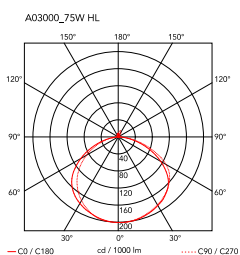

265

by Paolo Rizzatto , 1973

Wall lamp providing direct light. Painted steel adjustable arm and reflector. Chrome-plated brass reflector support. Cast iron tapered counterweight. Painted steel wall fixture.

Mounting	Wall
Environment	Indoor
Finish	White, Black
Weight	6 Kg
Light sources available	1 x LED 8W E27 740lm 2700K [e] cod. RF25323 DIMMER 1 x LED E27 8W 3000K 740lm - RF25317-DIMM.
Emergency	Without
Voltage	220-250V
Power	MAX 75
Battery	No
Supply included	Yes
Cord Length	2030 mm
Materials	Steel
Colors	<ul style="list-style-type: none"> ● A0300009 - White ● A0300030 - Black